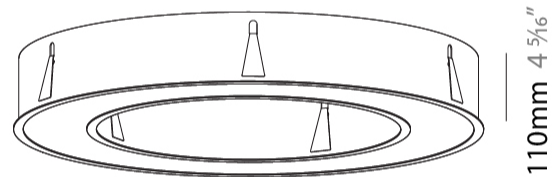

GENERAL

Series: Glorious
Subseries: Glorious
Brand: Prolicht
Division: Architectural
Mounting Type: Recessed
Mounting Location: Ceiling
Subcategory: Ambient

PHYSICAL

Shape: Round
Diameter (mm): 970
Diameter (in): 38 ³ / ₁₆
Height (mm): 110
Height (in): 4 ⁵ / ₁₆
Min. Recessing Depth (mm): 120
Min. Recessing Depth (in): 4 ³ / ₄
Light Distribution: Direct
Weight (kg): 11.164
Weight (lbs): 24.61
Diffuser: PMMA - Opal or Micro-Prism
Fixture Finish: SSR / BKV / CWI / CRY / HAB / UFT / ITA / RUA / FTG / MYG / LOD / PUS / FRO / FUP / KIA / POP / BLS / SPG / MEY / GOH / GUM / CHC / COM / ABZ / JAG / OBR / MOS / ROR
Fixture Material: Aluminum
Cut-out Measurements: 960mm / 37 13/16" x 640mm / 25 3/16"

110mm 4 ⁵/₁₆"

Ø 628mm 24 ³/₄"

Ø 970mm 38 ³/₁₆ "

960mm x 640mm
37 ¹³/₁₆" x 25 ³/₁₆"

120mm
4 ³/₄"

10 - 15mm
³/₈" - ⁹/₁₆"

A37505-

PROJECT _____

GENERAL

Series: Glorious
 Subseries: Glorious
 Brand: Prolicht
 Division: Architectural
 Mounting Type: Recessed
 Mounting Location: Ceiling
 Subcategory: Ambient

PHYSICAL

Shape: Round
 Diameter (mm): 1270
 Diameter (in): 50
 Height (mm): 110
 Height (in): 4 5/16
 Min. Recessing Depth (mm): 120
 Min. Recessing Depth (in): 4 3/4
 Light Distribution: Direct
 Weight (kg): 15.446
 Weight (lbs): 34.05
 Diffuser: PMMA - Opal or Micro-Prism
 Fixture Finish: SSR / BKV / CWI / CRY / HAB / UFT / ITA / RUA / FTG / MYG / LOD / PUS / FRO / FUP / KIA / POP / BLS / SPG / MEY / GOH / GUM / CHC / COM / ABZ / JAG / OBR / MOS / ROR
 Fixture Material: Aluminum
 Cut-out Measurements: 1260mm / 49 5/8" x 940mm / 37"